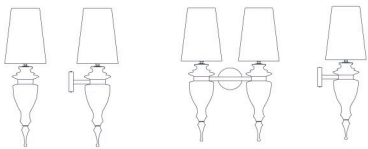

T410 Majestic

Suspension

Materiali _ Materials

Corpo - Body: Vetro, Glass
Diffusore - Diffuser: Tessuto, Fabric
Struttura - Structure: Metallo, Metal

Dimmerazione _ Dimming

TRIAC

a richiesta con _ on request with

Casambi Bluetooth

Code	Ø	H			Finitura Finish
T410/6+3	120	160	9x10w - E27	46	Trasp. / Transp. / NK Trasp. / Transp. / O
T410/8+4	150	160	12x10w - E27	62	Trasp. / Transp. / NK Trasp. / Transp. / O

GENERAL INFO: Colore paralume: Grigio - Lampshade color: Grey

T410 Majestic

Wall

Materiali _ Materials

Corpo - Body: Vetro, Glass
Diffusore - Diffuser: Tessuto, Fabric
Struttura - Structure: Metallo, Metal

Dimmerazione _ Dimming

TRIAC

a richiesta con _ on request with

GENERAL INFO: Colore paralume: Grigio - Lampshade color: Grey

T410 Majestic

Suspension

Materiali _ Materials

Corpo - Body: Vetro, Glass
Diffusore - Diffuser: Tessuto, Fabric
Struttura - Structure: Metallo, Metal