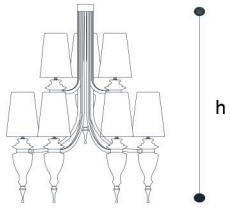

T410 Majestic

Suspension

Materiali _ Materials

Corpo - Body: Vetro, Glass
Diffusore - Diffuser: Tessuto, Fabric
Struttura - Structure: Metallo, Metal

Dimmerazione _ Dimming

TRIAC

a richiesta con _ on request with

Casambi Bluetooth

Code	Ø	H			Finitura Finish
T410/6+3	120	160	9x10w - E27	46	Trasp. / Transp. / NK Trasp. / Transp. / O
T410/8+4	150	160	12x10w - E27	62	Trasp. / Transp. / NK Trasp. / Transp. / O

GENERAL INFO: Colore paralume: Grigio - Lampshade color: Grey

T410 Majestic

Wall

Materiali _ Materials

Corpo - Body: Vetro, Glass
Diffusore - Diffuser: Tessuto, Fabric
Struttura - Structure: Metallo, Metal

Dimmerazione _ Dimming

TRIAC

a richiesta con _ on request with