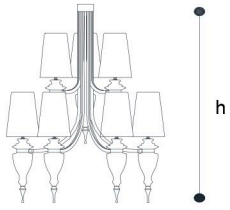

T410 Majestic

Suspension

Materiali _ Materials

Corpo - Body: Vetro, Glass
Diffusore - Diffuser: Tessuto, Fabric
Struttura - Structure: Metallo, Metal

Dimmerazione _ Dimming

TRIAC

a richiesta con _ on request with

Casambi Bluetooth

Code	Ø	H			Finitura Finish
T410/6+3	120	160	9x10w - E27	46	Trasp. / Transp. / NK Trasp. / Transp. / O
T410/8+4	150	160	12x10w - E27	62	Trasp. / Transp. / NK Trasp. / Transp. / O

GENERAL INFO: Colore paralume: Grigio - Lampshade color: Grey