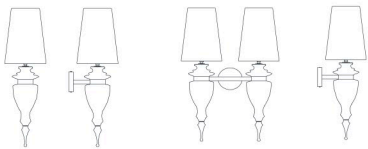

GENERAL INFO: Colore paralume: Grigio - Lampshade color: Grey

T410 Majestic

Suspension

Materiali _ Materials

Corpo - Body: Vetro, Glass
Diffusore - Diffuser: Tessuto, Fabric
Struttura - Structure: Metallo, Metal

Dimmerazione _ Dimming

TRIAC

a richiesta con _ on request with

Casambi Bluetooth

Code	Ø	H			Finitura Finish
T410/6+3	120	160	9x10w - E27	46	Trasp. / Transp. / NK Trasp. / Transp. / O
T410/8+4	150	160	12x10w - E27	62	Trasp. / Transp. / NK Trasp. / Transp. / O

GENERAL INFO: Colore paralume: Grigio - Lampshade color: Grey

T410 Majestic

Wall

Materiali _ Materials

Corpo - Body: Vetro, Glass
Diffusore - Diffuser: Tessuto, Fabric
Struttura - Structure: Metallo, Metal